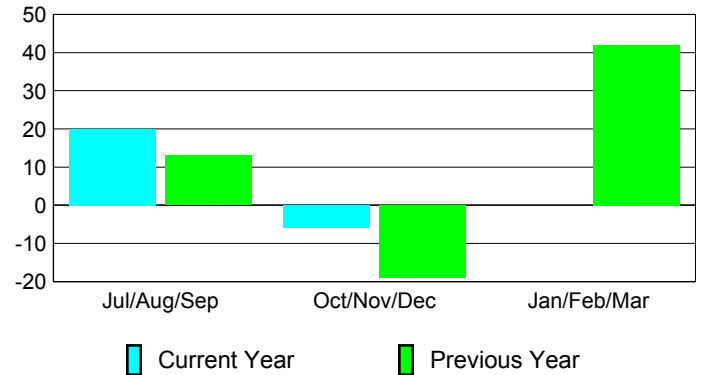

Club Results 2012-2013

Goal, New, Dropped, Gain/Loss

Comparison of Club Gain/Loss

Current Year Compared to the Previous Year

YTD Status Quo Clubs 2012-2013

Status Quo Clubs Compared to Status Quo Members

MEMBERSHIP

**Membership Results
2012-2013**

**Membership
2011-2012**

Month	Net Memb Goal	Actual New Memb	Actual Dropped Memb	Gain/Loss of Memb	Gain/Loss of Memb
Jul/Aug/Sep	40	85	-65	20	13
Oct/Nov/Dec	15	46	-52	-6	-19
Jan/Feb/Mar	45				42
Totals	100	131	-117	14	36

Membership Results 2012-2013

Goal, New, Dropped, Gain/Loss

Comparison of Membership Gain/Loss

Current Year Compared to the Previous Year

Gender Comparison 2012-2013

Jul/Aug/Sep

Oct/Nov/Dec

Jan/Feb/Mar