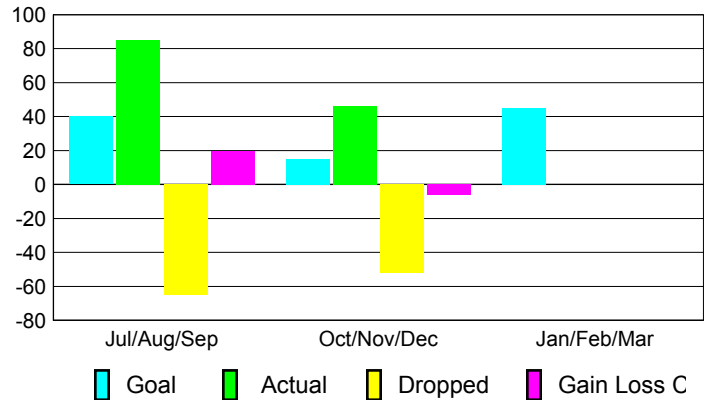

Club Results 2012-2013

Goal, New, Dropped, Gain/Loss

Comparison of Club Gain/Loss

Current Year Compared to the Previous Year

YTD Status Quo Clubs 2012-2013

Status Quo Clubs Compared to Status Quo Members

MEMBERSHIP

**Membership Results
2012-2013**

**Membership
2011-2012**

Month	Net Memb Goal	Actual New Memb	Actual Dropped Memb	Gain/Loss of Memb	Gain/Loss of Memb
Jul/Aug/Sep	40	85	-65	20	13
Oct/Nov/Dec	15	46	-52	-6	-19
Jan/Feb/Mar	45				42
Totals	100	131	-117	14	36

Membership Results 2012-2013

Goal, New, Dropped, Gain/Loss

Comparison of Membership Gain/Loss

Current Year Compared to the Previous Year

Gender Comparison 2012-2013

Jul/Aug/Sep

Oct/Nov/Dec

Jan/Feb/Mar